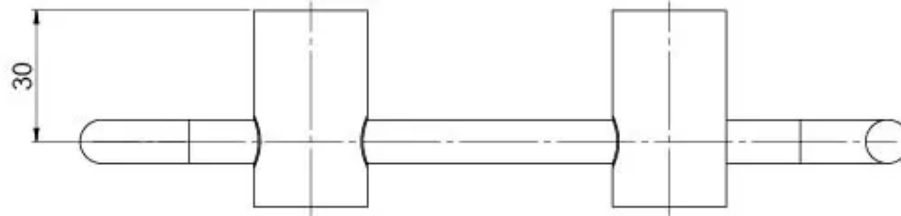

VIVID SLIMLINE

VIVID SLIMLINE TOILET ROLL HOLDER

SPECIFICATIONS

AVAILABLE IN

111-8200-00
Chrome

111-8200-40
Brushed Nickel

111-8200-31
Brushed Carbon

111-8200-10
Matte Black