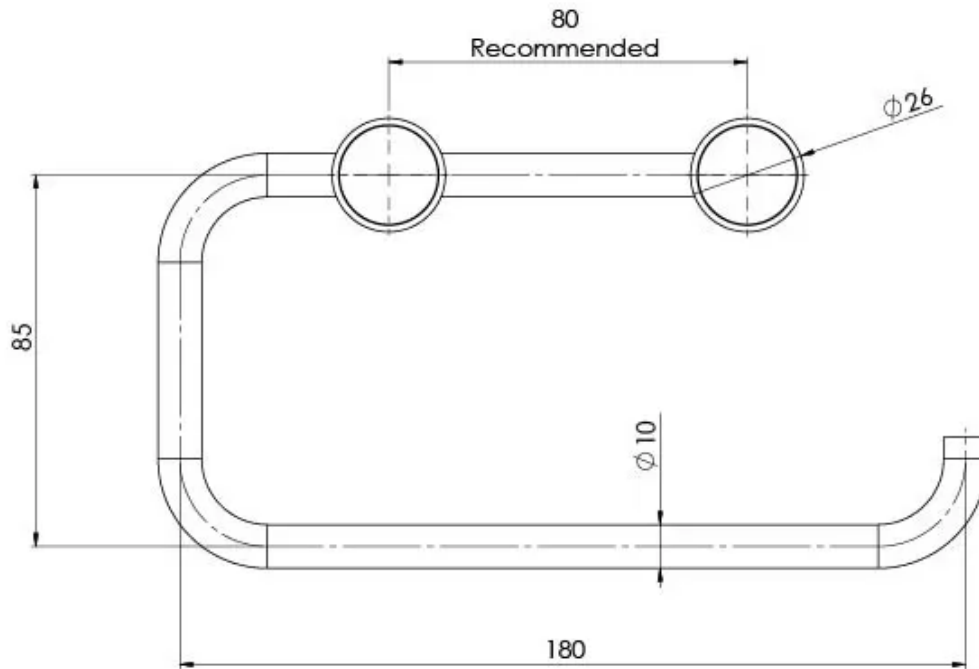

VIVID SLIMLINE

VIVID SLIMLINE TOILET ROLL HOLDER

SPECIFICATIONS

AVAILABLE IN

111-8200-00
Chrome

111-8200-40
Brushed Nickel

111-8200-31
Brushed Carbon

111-8200-10
Matte Black