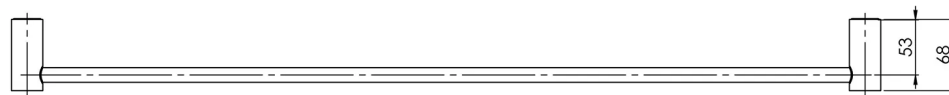

VIVID SLIMLINE

VIVID SLIMLINE SINGLE TOWEL RAIL 800MM

SPECIFICATIONS

AVAILABLE IN

111-8030-00
Chrome

111-8030-40
Brushed Nickel

111-8030-31
Brushed Carbon

111-8030-10
Matte Black

Please visit <https://www.phoenixtapware.com.au/warranty> to view the full warranty

While we aim to ensure the specifications shown are correct at time of printing, Phoenix Tapware reserves the right to make modifications without prior notice. Always use the physical product measurements for mark-ups and roughing-in as the line drawing shown may differ from the actual product over time. All measurements are shown in millimetres. Colours may vary from image shown.