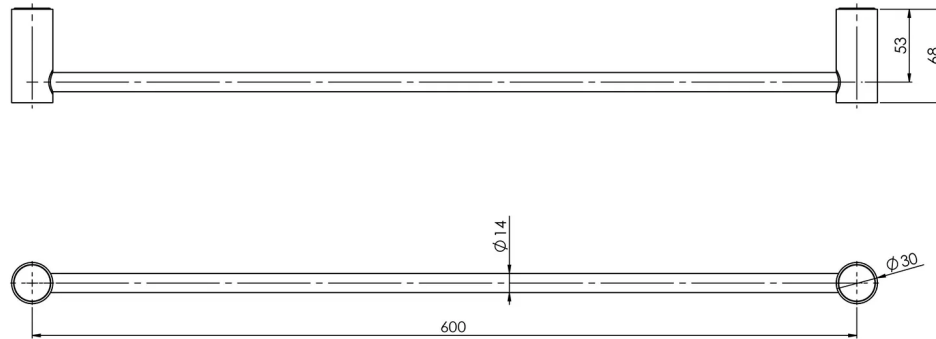

VIVID SLIMLINE

VIVID SLIMLINE SINGLE TOWEL RAIL 600MM

SPECIFICATIONS

AVAILABLE IN

111-8010-00
Chrome

111-8010-40
Brushed Nickel

111-8010-31
Brushed Carbon

111-8010-10
Matte Black