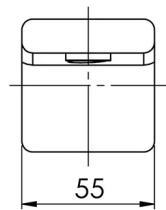

ALIA

ALIA WALL BASIN / BATH OUTLET 200MM

SPECIFICATIONS

AVAILABLE IN

110-7610-00
Chrome

110-7610-40
Brushed Nickel

110-7610-12
Brushed Gold

INFORMATION