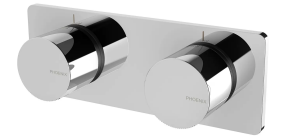

## TOI TWIN SHOWER / WALL MIXER

### AVAILABLE IN

108-7920-00  
Chrome

108-7920-60  
Chrome / Matte Black

108-7920-10  
Matte Black

108-7920-72  
Matte Black / Brushed Rose Gold