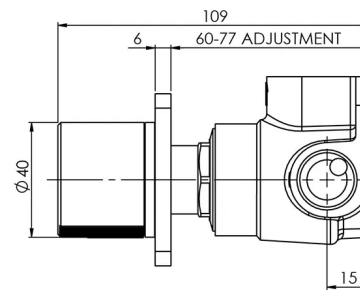

TOI

TOI TWIN SHOWER / WALL MIXER

SPECIFICATIONS

AVAILABLE IN

108-7920-00
Chrome

108-7920-60
Chrome / Matte Black

108-7920-10
Matte Black

108-7920-72
Matte Black / Brushed Rose Gold

INFORMATION

Temperature Rating
1 - 55°C

Pressure Rating
150 - 500kPa

MAINTENANCE AND CARE:

- All surfaces should be cleaned with mild liquid detergent or soap and water.
- Do not use cream cleaners or citrus based cleaning products, as they are abrasive.
- Use of unsuitable cleaning agents may damage the surface.
- Any damage caused in this way will not be covered by warranty.

Please visit <https://www.phoenixtapware.com.au/warranty> to view the full warranty

While we aim to ensure the specifications shown are correct at time of printing, Phoenix Tapware reserves the right to make modifications without prior notice. Always use the physical product measurements for mark-ups and roughing-in as the line drawing shown may differ from the actual product over time. All measurements are shown in millimetres. Colours may vary from image shown.

Ph: +61 3 9780 4200
02/11/2023
phoenixtapware.com.au