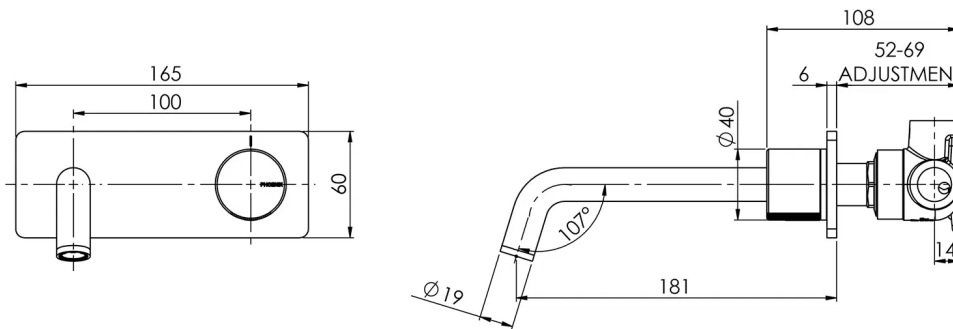

TOI

TOI WALL BASIN / BATH MIXER SET 180MM

SPECIFICATIONS

AVAILABLE IN

108-7810-00
Chrome

108-7810-60
Chrome / Matte Black

108-7810-10
Matte Black

108-7810-72
Matte Black / Brushed Rose Gold

Please visit <https://www.phoenixtapware.com.au/warranty> to view the full warranty

While we aim to ensure the specifications shown are correct at time of printing, Phoenix Tapware reserves the right to make modifications without prior notice. Always use the physical product measurements for mark-ups and roughing-in as the line drawing shown may differ from the actual product over time. All measurements are shown in millimetres. Colours may vary from image shown.