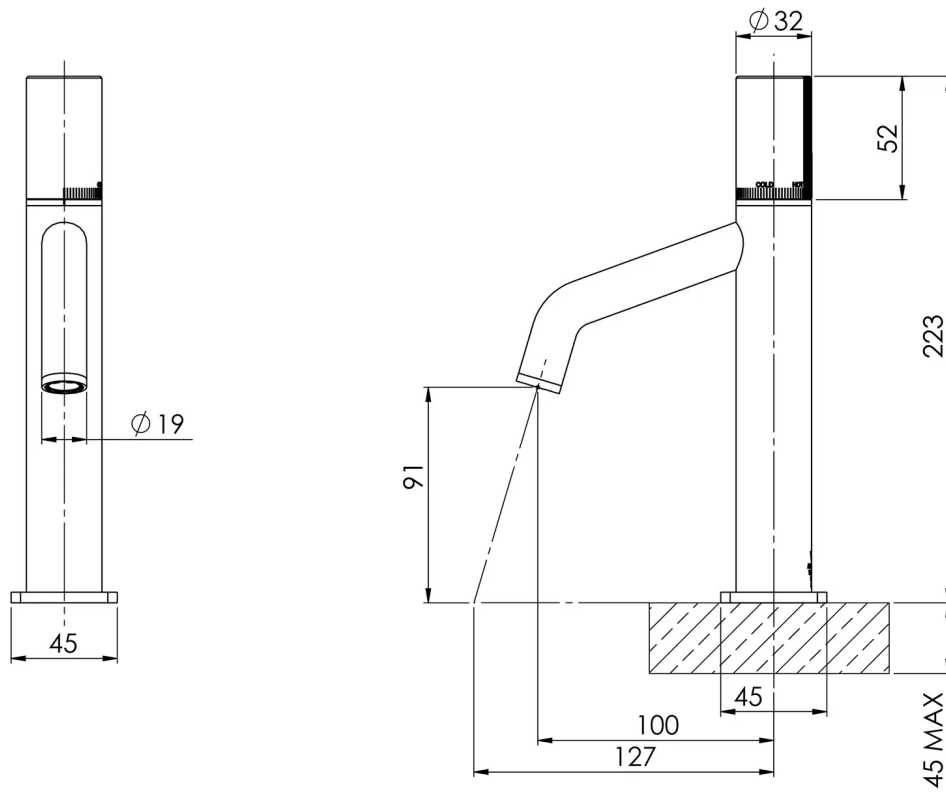

## SPECIFICATIONS

Please visit <https://www.phoenixtapware.com.au/warranty> to view the full warranty

While we aim to ensure the specifications shown are correct at time of printing, Phoenix Tapware reserves the right to make modifications without prior notice. Always use the physical product measurements for mark-ups and roughing-in as the line drawing shown may differ from the actual product over time. All measurements are shown in millimetres. Colours may vary from image shown.