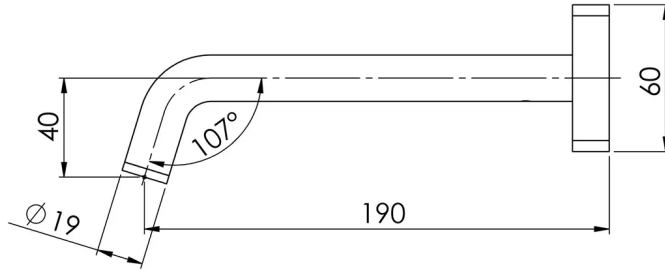

TOI

TOI WALL BATH OUTLET 180MM

SPECIFICATIONS

AVAILABLE IN

108-7620-00
Chrome

108-7620-10
Matte Black

108-7620-72
Matte Black / Brushed Rose Gold

INFORMATION

Please visit <https://www.phoenixtapware.com.au/warranty> to view the full warranty

While we aim to ensure the specifications shown are correct at time of printing, Phoenix Tapware reserves the right to make modifications without prior notice. Always use the physical product measurements for mark-ups and roughing-in as the line drawing shown may differ from the actual product over time. All measurements are shown in millimetres. Colours may vary from image shown.