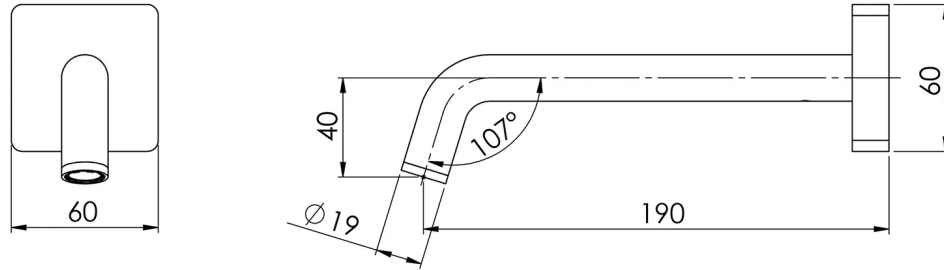

TOI

TOI WALL BASIN OUTLET 180MM

SPECIFICATIONS

AVAILABLE IN

108-7610-00
Chrome

108-7610-10
Matte Black

108-7610-72
Matte Black / Brushed Rose Gold

INFORMATION

Please visit <https://www.phoenixtapware.com.au/warranty> to view the full warranty

While we aim to ensure the specifications shown are correct at time of printing, Phoenix Tapware reserves the right to make modifications without prior notice. Always use the physical product measurements for mark-ups and roughing-in as the line drawing shown may differ from the actual product over time. All measurements are shown in millimetres. Colours may vary from image shown.