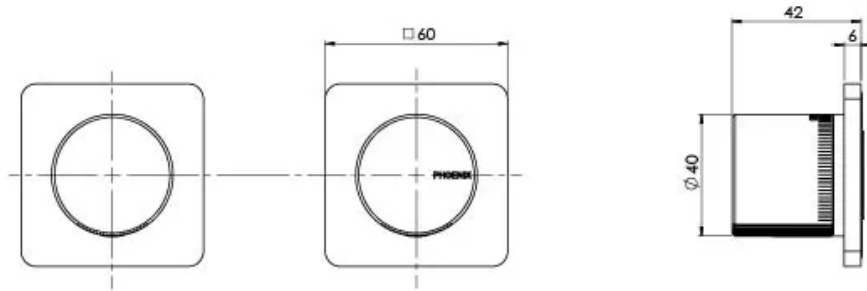

TOI

TOI WALL TOP ASSEMBLIES EXTENDED 15MM

SPECIFICATIONS

AVAILABLE IN

108-0670-00
Chrome

108-0670-60
Chrome / Matte Black

108-0670-10
Matte Black

108-0670-72
Matte Black / Brushed Rose Gold

INFORMATION

Temperature Rating
1 - 75°C

Pressure Rating
150 - 500kPa

MAINTENANCE AND CARE:

- All surfaces should be cleaned with mild liquid detergent or soap and water.
- Do not use cream cleaners or citrus based cleaning products, as they are abrasive.
- Use of unsuitable cleaning agents may damage the surface.
- Any damage caused in this way will not be covered by warranty.

Please visit <https://www.phoenixtapware.com.au/warranty> to view the full warranty

While we aim to ensure the specifications shown are correct at time of printing, Phoenix Tapware reserves the right to make modifications without prior notice. Always use the physical product measurements for mark-ups and roughing-in as the line drawing shown may differ from the actual product over time. All measurements are shown in millimetres. Colours may vary from image shown.

Ph: +61 3 9780 4200
02/11/2023
phoenixtapware.com.au