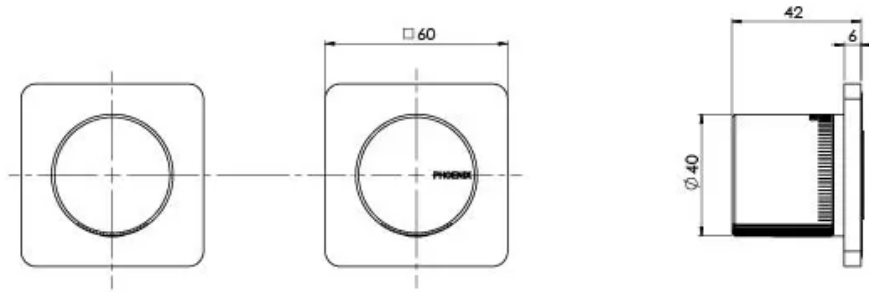

TOI

TOI WALL TOP ASSEMBLIES

SPECIFICATIONS

AVAILABLE IN

108-0600-00
Chrome

108-0600-60
Chrome / Matte Black

108-0600-10
Matte Black

108-0600-72
Matte Black / Brushed Rose Gold

Please visit <https://www.phoenixtapware.com.au/warranty> to view the full warranty

While we aim to ensure the specifications shown are correct at time of printing, Phoenix Tapware reserves the right to make modifications without prior notice. Always use the physical product measurements for mark-ups and roughing-in as the line drawing shown may differ from the actual product over time. All measurements are shown in millimetres. Colours may vary from image shown.