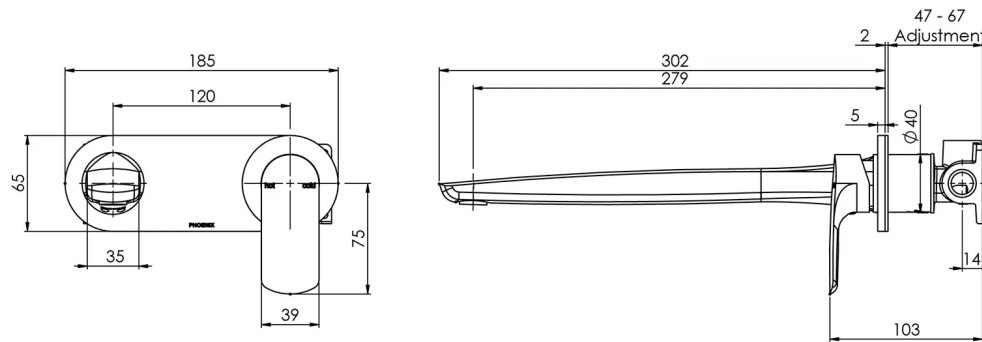

SUBI

SUBI WALL BATH MIXER SET 280MM

SPECIFICATIONS

AVAILABLE IN

10576122C
Chrome

INFORMATION

Temperature Rating
1 - 75°C

Pressure Rating
150 - 500kPa

Please visit <https://www.phoenixtapware.com.au/warranty> to view the full warranty

While we aim to ensure the specifications shown are correct at time of printing, Phoenix Tapware reserves the right to make modifications without prior notice. Always use the physical product measurements for mark-ups and roughing-in as the line drawing shown may differ from the actual product over time. All measurements are shown in millimetres. Colours may vary from image shown.