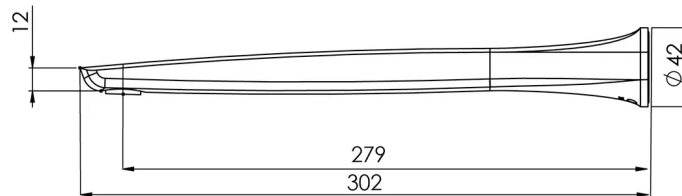

SUBI

SUBI WALL BATH OUTLET 280MM

SPECIFICATIONS

AVAILABLE IN

10512162C
Chrome

INFORMATION

Temperature Rating
1 - 75°C

Pressure Rating
150 - 500kPa