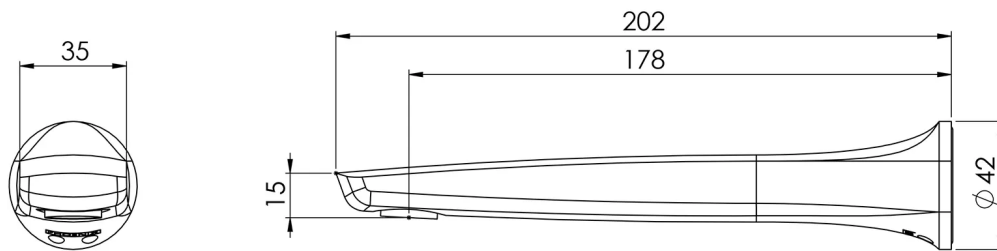

SUBI

SUBI WALL BATH OUTLET 180MM

SPECIFICATIONS

AVAILABLE IN

10512160C
Chrome

INFORMATION

Temperature Rating
1 - 75°C

Pressure Rating
150 - 500kPa

MAINTENANCE AND CARE:

- All surfaces should be cleaned with mild liquid detergent or soap and water.
- Do not use cream cleaners or citrus based cleaning products, as they are abrasive.
- Use of unsuitable cleaning agents may damage the surface.
- Any damage caused in this way will not be covered by warranty.

Please visit <https://www.phoenixtapware.com.au/warranty> to view the full warranty