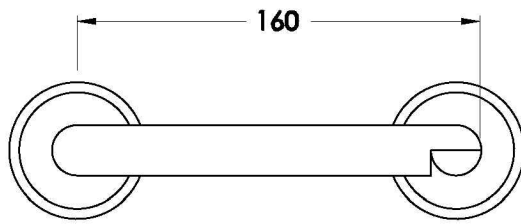

HALO TOILET ROLL HOLDER WITH METAL FLANGE

1.9561.00.0.XX

PRODUCT DIMENSIONS:

Front view

Side view:

Top view: