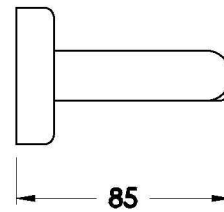

HALO TOILET ROLL HOLDER WITH METAL FLANGE

1.9561.00.0.XX

PRODUCT DIMENSIONS:

Front view

Side view:

Top view: