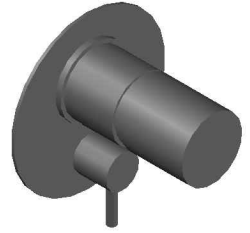

HALO MIXER DIVERTER WITH METAL HANDLE

1.9548.05.2.XX

PRODUCT DIMENSIONS:

Front view

Side view:

Top view: