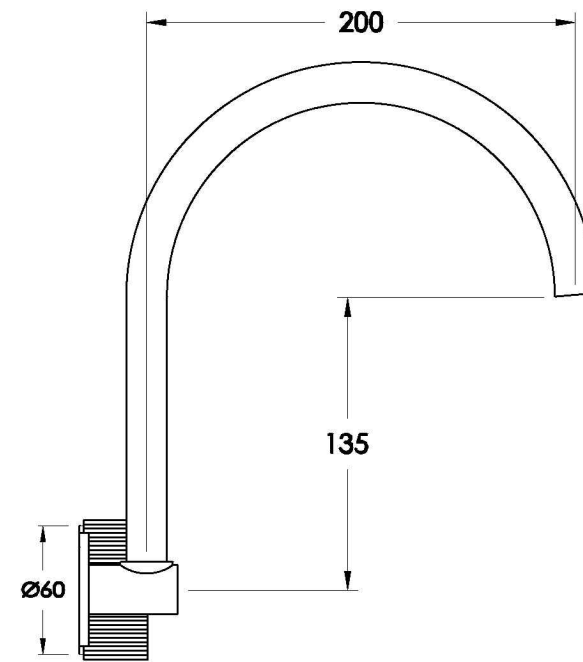

HALO PLEAT WALL SET WITH PLEAT HANDLE

1.9528.94.9.XX

1.9528.84.9.XX: Flow controlled variant

PRODUCT DIMENSIONS:

Front view

Side view:

Top view: