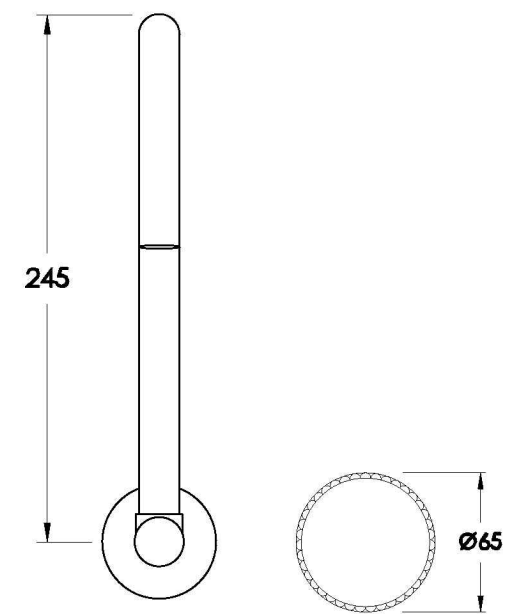

HALO PLEAT WALL SET WITH PLEAT HANDLE

1.9528.94.9.XX

1.9528.84.9.XX: Flow controlled variant

PRODUCT DIMENSIONS:

Front view

Side view:

Top view: