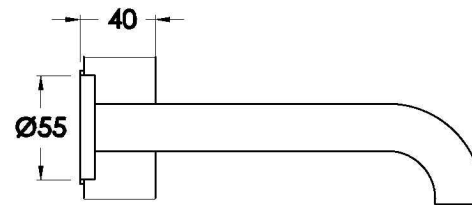

## HALO WALL MIXER SET WITH METAL HANDLE

1.9506.94.2.XX

1.9506.84.2.XX: Flow controlled variant

### PRODUCT DIMENSIONS:

Front view

Side view:

Top view: