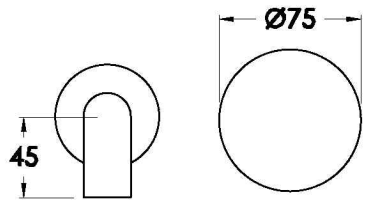

## HALO WALL MIXER SET WITH METAL HANDLE

1.9506.94.2.XX

1.9506.84.2.XX: Flow controlled variant

### PRODUCT DIMENSIONS:

Front view

Side view:

Top view: