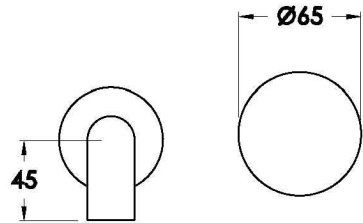

HALO WALL SET WITH METAL HANDLE

1.9505.94.2.XX

1.9505.84.2.XX: Flow controlled variant

PRODUCT DIMENSIONS:

Front view

Side view:

Topview: