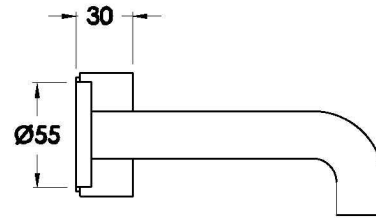

HALO WALL SET WITH METAL HANDLE

1.9505.94.2.XX

1.9505.84.2.XX: Flow controlled variant

PRODUCT DIMENSIONS:

Front view

Side view:

Topview: