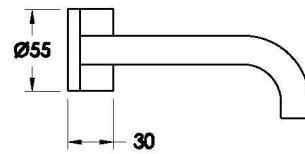

## HALO WALL SET WITH METAL HANDLES

1.9505.08.2.XX

1.9505.58.2.XX: Flow controlled variant

### PRODUCT DIMENSIONS:

Front view

Side view:

Top view: