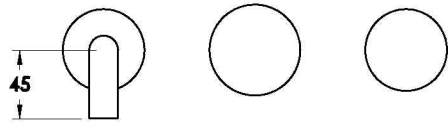

## HALO WALL SET WITH METAL HANDLES

1.9505.08.2.XX

1.9505.58.2.XX: Flow controlled variant

### PRODUCT DIMENSIONS:

Front view

Side view:

Top view: