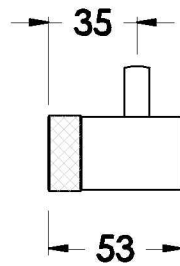

## YOKATO ROBE HOOK

1.9363.00.0.XX

### PRODUCT DIMENSIONS:

Front view

Side view:

Top view: