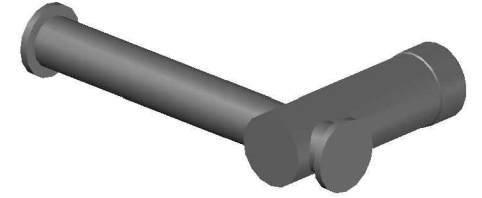

YOKATO TOILET ROLL HOLDER

1.9361.02.0.XX

PRODUCT DIMENSIONS:

Front view

Side view:

Top view: