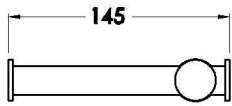

YOKATO TOILET ROLL HOLDER

1.9361.02.0.XX

PRODUCT DIMENSIONS:

Front view

Side view:

Top view: