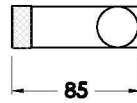

YOKATO TOILET ROLL HOLDER

1.9361.02.0.XX

PRODUCT DIMENSIONS:

Front view

Side view:

Top view: