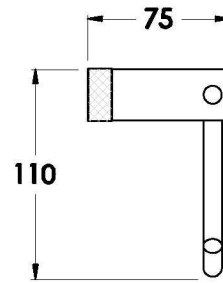

## YOKATO TOILET ROLL HOLDER

1.9361.00.0.XX

### PRODUCT DIMENSIONS:

Front view

Side view:

Top view: