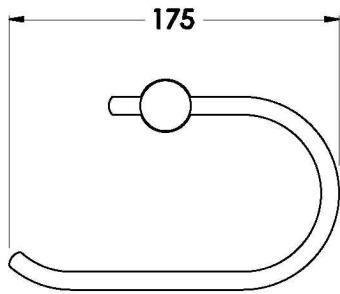

## YOKATO TOILET ROLL HOLDER

1.9361.00.0.XX

### PRODUCT DIMENSIONS:

Front view

Side view:

Top view: