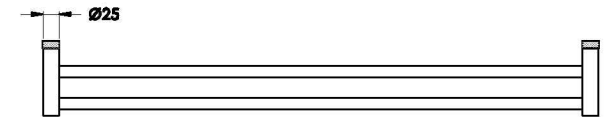

Brodware

YOKATO DOUBLE TOWEL RAIL 900mm

1.9357.90.0.XX

PRODUCT DIMENSIONS:

Front view

Side view:

Topview:

XX suffix indicates finish – SEE WEBSITE FOR COLOUR CODE
Dimensions subject to change without notice
All dimensions are approximate
A = approximate distance
Copyright ©Brodware 2021