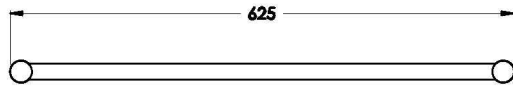

## YOKATO DOUBLE TOWEL RAIL 600mm

1.9357.60.0.XX

### PRODUCT DIMENSIONS:

---

Front view

Side view:

Top view: