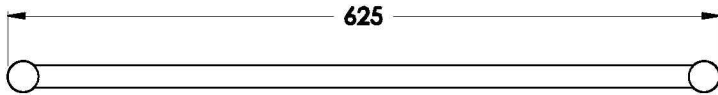

Brodware

YOKATO SINGLE TOWEL RAIL 600mm

1.9355.60.0.XX

PRODUCT DIMENSIONS:

Front view

Side view:

Top view: