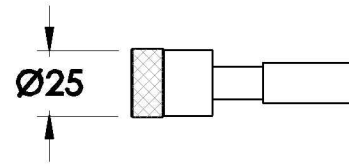

YOKATO SOAP HOLDER RING

1.9352.03.0.XX

PRODUCT DIMENSIONS:

Front view

Side view:

Top view: