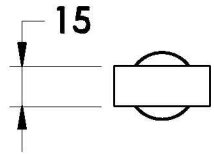

YOKATO SOAP HOLDER RING

1.9352.03.0.XX

PRODUCT DIMENSIONS:

Front view

Side view:

Top view: