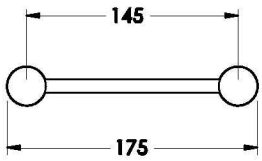

YOKATO METAL SOAP DISH

1.9352.02.0.XX

PRODUCT DIMENSIONS:

Front view

Side view:

Topview: