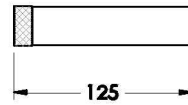

YOKATO METAL SOAP DISH

1.9352.02.0.XX

PRODUCT DIMENSIONS:

Front view

Side view:

Topview: