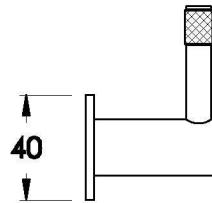

## YOKATO WALL TAPS WITH KNURLED LEVERS

1.9349.02.7.XX

### PRODUCT DIMENSIONS:

Front view

Side view:

Topview: