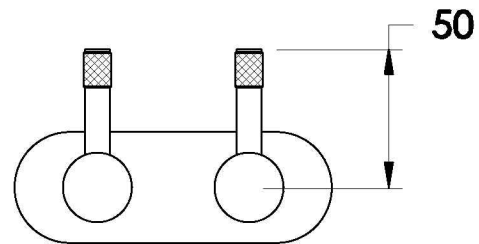

## YOKATO WALL TAPS WITH KNURLED LEVERS

1.9349.02.7.XX

### PRODUCT DIMENSIONS:

Front view

Side view:

Topview: