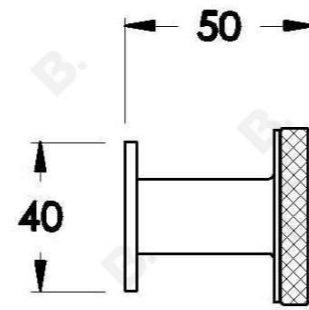

YOKATO WALL TAPS WITH DISC HANDLES

1.9349.02.6.XX

PRODUCT DIMENSIONS:

Front view:

Side view:

Top view: