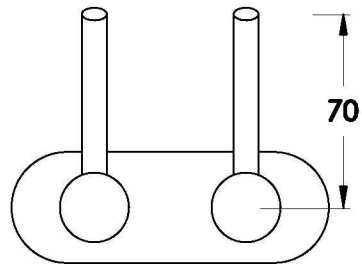

YOKATO WALL TAPS WITH UPSWEPT LEVERS

1.9349.02.4.XX

PRODUCT DIMENSIONS:

Front view

Side view:

Topview: