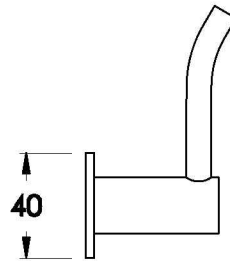

YOKATO WALL TAPS WITH UPSWEPT LEVERS

1.9349.02.4.XX

PRODUCT DIMENSIONS:

Front view

Side view:

Topview: