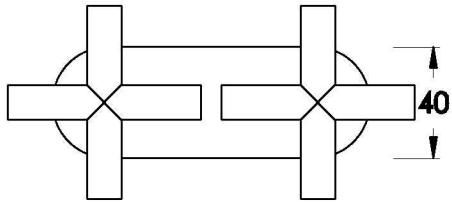

YOKATO WALL TAPS WITH CROSS HANDLES

1.9349.02.2.XX

PRODUCT DIMENSIONS:

Front view

Side view:

Topview: