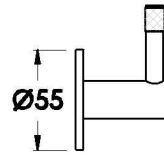

YOKATO WALL TAPS WITH KNURLED LEVERS

1.9349.00.7.XX

PRODUCT DIMENSIONS:

Front view

Side view:

Topview: