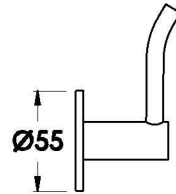

## YOKATO WALL TAPS WITH UPSWEPT LEVERS

1.9349.00.4.XX

### PRODUCT DIMENSIONS:

Front view

Side view:

Topview: