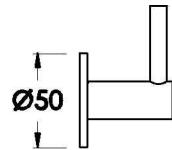

## YOKATO WALL TAPS WITH METAL LEVERS

1.9349.00.3.XX

### PRODUCT DIMENSIONS:

Front view

Side view:

Topview: