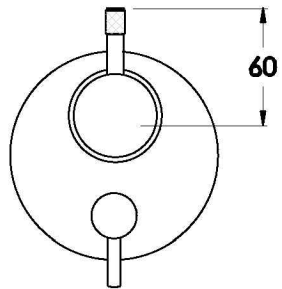

YOKATO MIXER DIVERTER WITH KNURLED LEVER

1.9348.05.7.XX

PRODUCT DIMENSIONS:

Front view

Side view:

Topview: