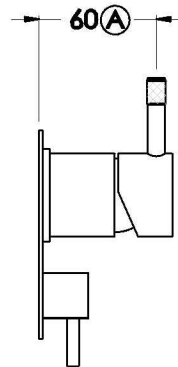

YOKATO MIXER DIVERTER WITH KNURLED LEVER

1.9348.05.7.XX

PRODUCT DIMENSIONS:

Front view

Side view:

Topview: