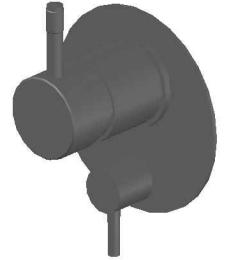

YOKATO MIXER DIVERTER WITH KNURLED LEVER

1.9348.05.7.XX

PRODUCT DIMENSIONS:

Front view

Side view:

Topview: