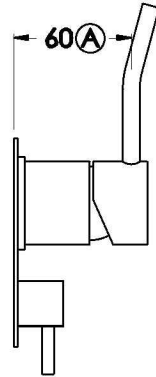

## YOKATO MIXER DIVERTER WITH UPSWEPT LEVER

1.9348.05.4.XX

### PRODUCT DIMENSIONS:

Front view

Side view:

Topview: