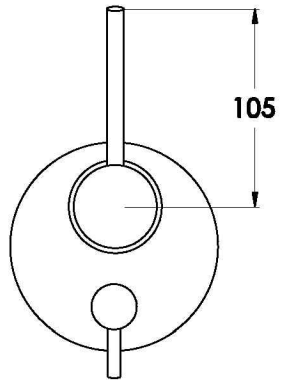

## YOKATO MIXER DIVERTER WITH UPSWEPT LEVER

1.9348.05.4.XX

### PRODUCT DIMENSIONS:

Front view

Side view:

Topview: