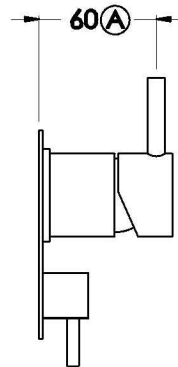

## YOKATO MIXER DIVERTER WITH METAL LEVER

1.9348.05.3.XX

### PRODUCT DIMENSIONS:

Front view

Side view:

Topview: