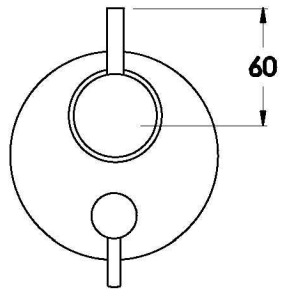

## YOKATO MIXER DIVERTER WITH METAL LEVER

1.9348.05.3.XX

### PRODUCT DIMENSIONS:

Front view

Side view:

Topview: