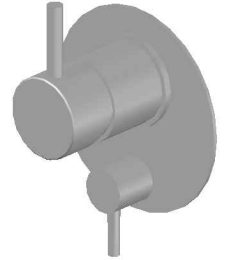

## YOKATO MIXER DIVERTER WITH METAL LEVER

1.9348.05.3.XX

### PRODUCT DIMENSIONS:

Front view

Side view:

Topview: