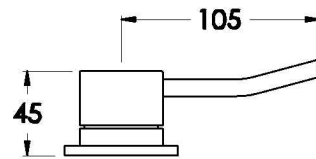

YOKATO HOB MIXER WITH UPSWEPT LEVER

1.9348.02.4.XX

PRODUCT DIMENSIONS:

Front view

Side view:

Topview:

41-44mm \varnothing cutout required in hob