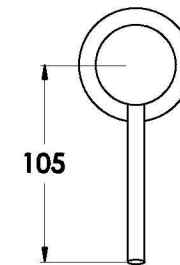

YOKATO HOB MIXER WITH UPSWEPT LEVER

1.9348.02.4.XX

PRODUCT DIMENSIONS:

Front view

Side view:

Topview:

41-44mm \varnothing cutout required in hob