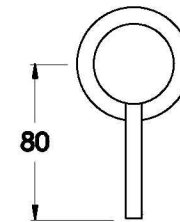

YOKATO HOB MIXER WITH METAL LEVER

1.9348.02.3.XX

PRODUCT DIMENSIONS:

Front view

Side view:

Topview:

41-44mm Ø cutout required in hob