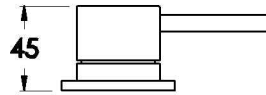

YOKATO HOB MIXER WITH METAL LEVER

1.9348.02.3.XX

PRODUCT DIMENSIONS:

Front view

Side view:

Topview:

41-44mm Ø cutout required in hob