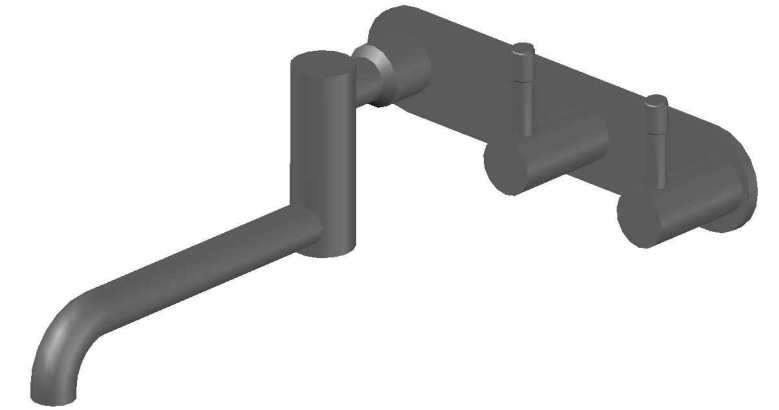

YOKATO WALL SET WITH KNURLED LEVERS

1.9329.02.7.XX

1.9329.52.7.XX: Flow controlled variant

PRODUCT DIMENSIONS:

Front view

Side view:

Topview: