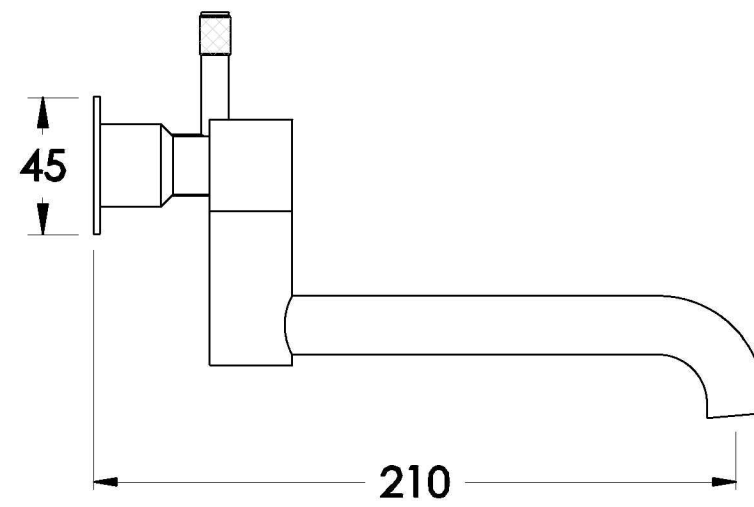

YOKATO WALL SET WITH KNURLED LEVERS

1.9329.02.7.XX

1.9329.52.7.XX: Flow controlled variant

PRODUCT DIMENSIONS:

Front view

Side view:

Topview: