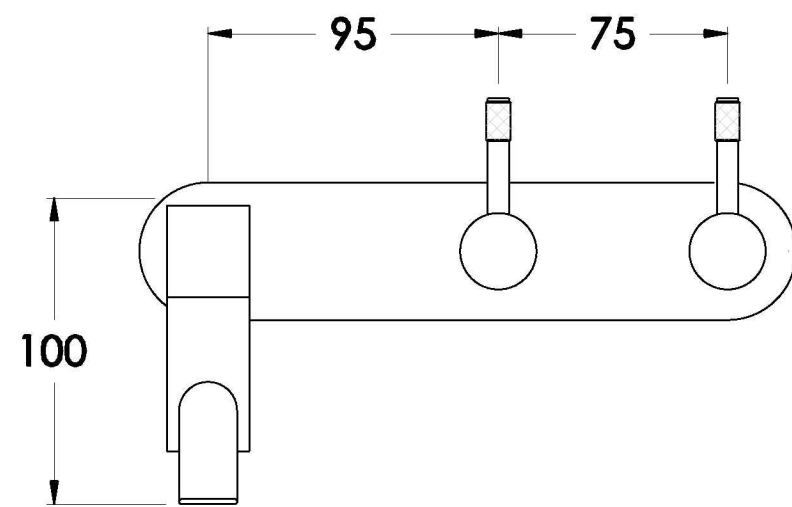

YOKATO WALL SET WITH KNURLED LEVERS

1.9329.02.7.XX

1.9329.52.7.XX: Flow controlled variant

PRODUCT DIMENSIONS:

Front view

Side view:

Topview: