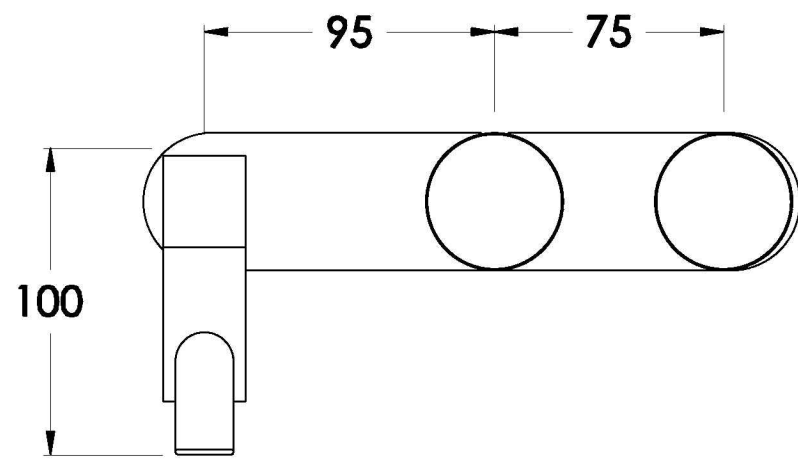

YOKATO WALL SET WITH DISC HANDLES

1.9329.02.6.XX

1.9329.52.6.XX: Flow controlled variant

PRODUCT DIMENSIONS:

Front view

Side view:

Topview: