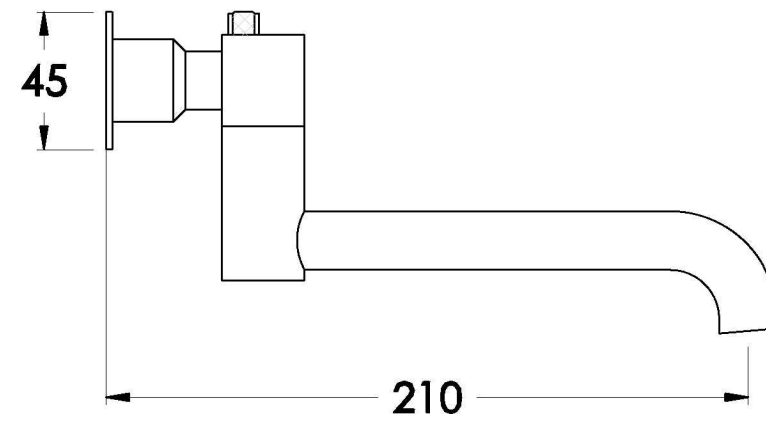

YOKATO WALL SET WITH DISC HANDLES

1.9329.02.6.XX

1.9329.52.6.XX: Flow controlled variant

PRODUCT DIMENSIONS:

Front view

Side view:

Topview: