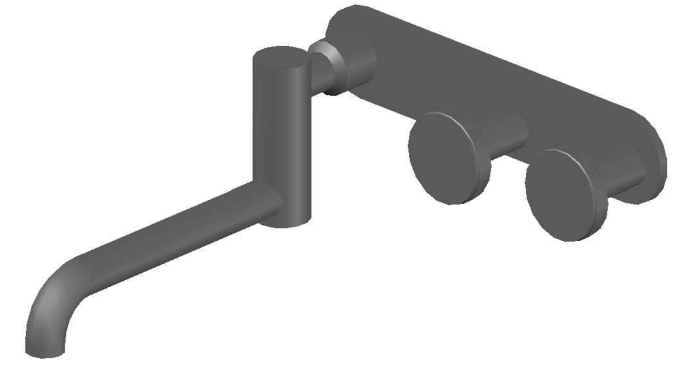

YOKATO WALL SET WITH DISC HANDLES

1.9329.02.6.XX

1.9329.52.6.XX: Flow controlled variant

PRODUCT DIMENSIONS:

Front view

Side view:

Topview: