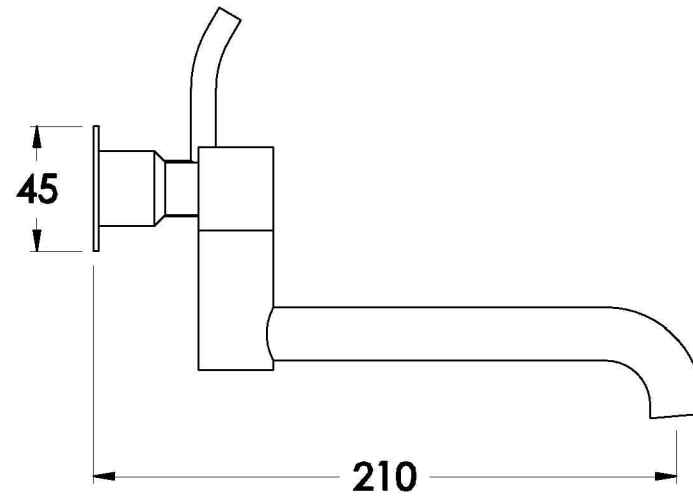

## YOKATO WALL SET WITH UPSWEPT LEVERS

1.9329.02.4.XX

1.9329.52.4.XX: Flow controlled variant

### PRODUCT DIMENSIONS:

Front view

Side view:

Topview: