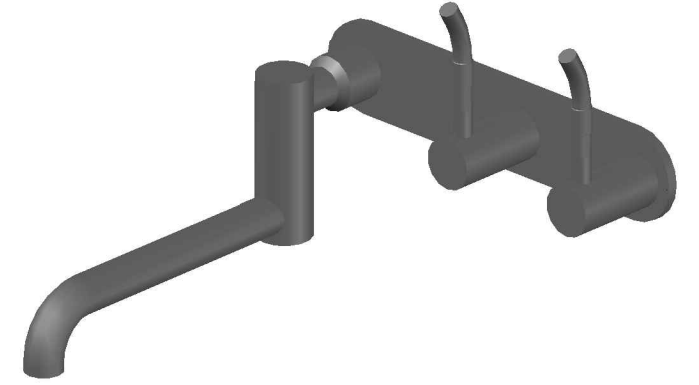

## YOKATO WALL SET WITH UPSWEPT LEVERS

1.9329.02.4.XX

1.9329.52.4.XX: Flow controlled variant

### PRODUCT DIMENSIONS:

Front view

Side view:

Topview: