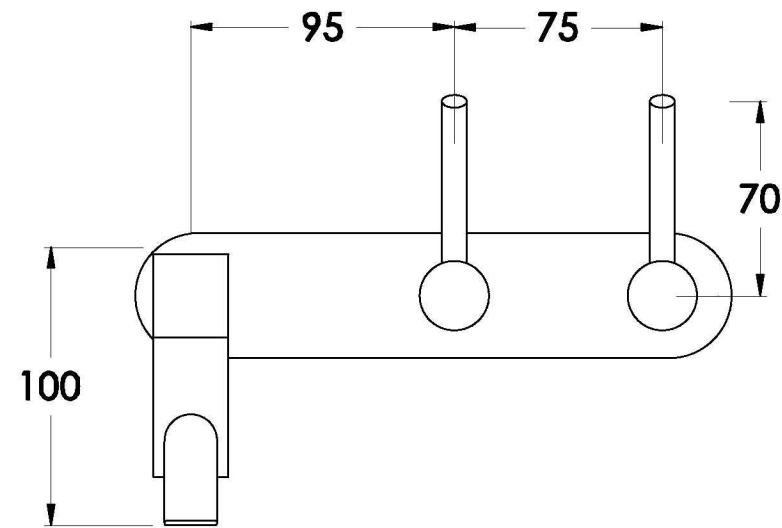

## YOKATO WALL SET WITH UPSWEPT LEVERS

1.9329.02.4.XX

1.9329.52.4.XX: Flow controlled variant

### PRODUCT DIMENSIONS:

Front view

Side view:

Topview: