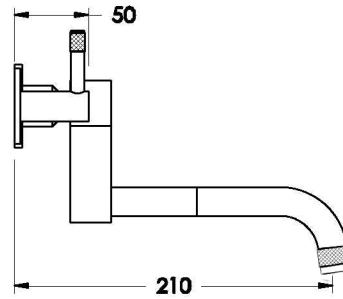

YOKATO WALL SET WITH KNURLED LEVERS

1.9329.00.7.XX

1.9329.50.7.XX: Flow controlled variant

PRODUCT DIMENSIONS:

Front view

Side view:

Topview: