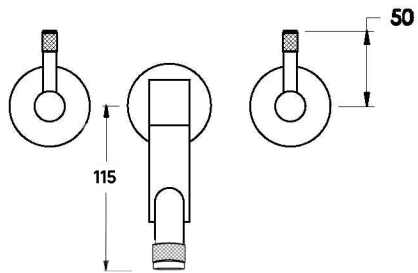

YOKATO WALL SET WITH KNURLED LEVERS

1.9329.00.7.XX

1.9329.50.7.XX: Flow controlled variant

PRODUCT DIMENSIONS:

Front view

Side view:

Topview: