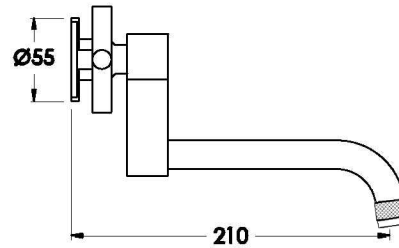

## YOKATO WALL SET WITH CROSS HANDLES

1.9329.00.2.XX

1.9329.50.2.XX: Flow controlled variant

### PRODUCT DIMENSIONS:

Front view

Side view:

Top view: