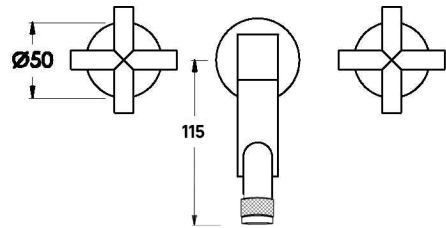

## YOKATO WALL SET WITH CROSS HANDLES

1.9329.00.2.XX

1.9329.50.2.XX: Flow controlled variant

### PRODUCT DIMENSIONS:

Front view

Side view:

Top view: