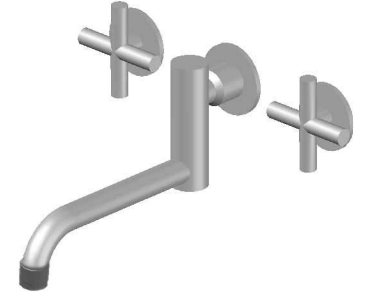

## YOKATO WALL SET WITH CROSS HANDLES

1.9329.00.2.XX

1.9329.50.2.XX: Flow controlled variant

### PRODUCT DIMENSIONS:

Front view

Side view:

Top view: