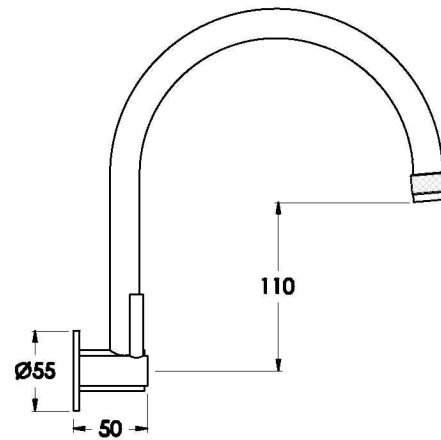

YOKATO WALL SET WITH METAL LEVERS

1.9328.00.3.XX

1.9328.50.3.XX: Flow controlled variant

PRODUCT DIMENSIONS:

Front view

Side view:

Topview: