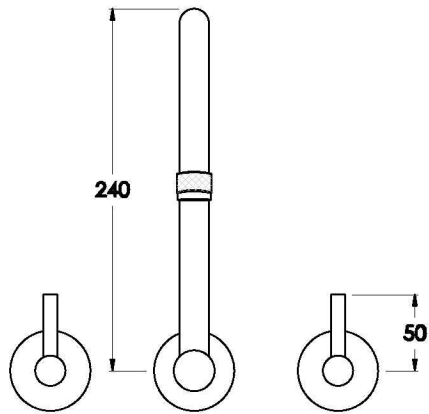

YOKATO WALL SET WITH METAL LEVERS

1.9328.00.3.XX

1.9328.50.3.XX: Flow controlled variant

PRODUCT DIMENSIONS:

Front view

Side view:

Topview: