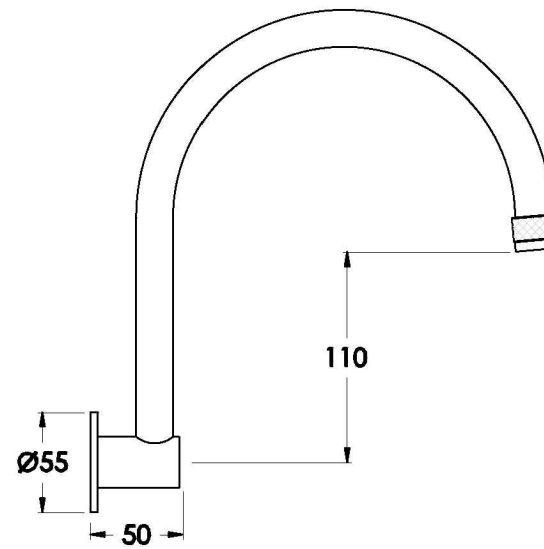

YOKATO SPOUT

1.9328.30.0.XX

1.9328.40.0.XX: Flow controlled variant

PRODUCT DIMENSIONS:

Front view

Side view:

Topview: