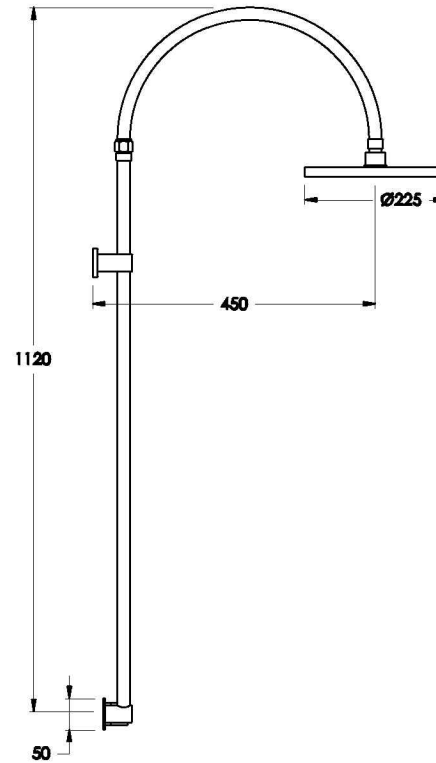

## YOKATO SHOWER MIXER WITH KNURLED LEVER

1.9324.05.7.XX

### PRODUCT DIMENSIONS:

Front view

Side view:

Topview: