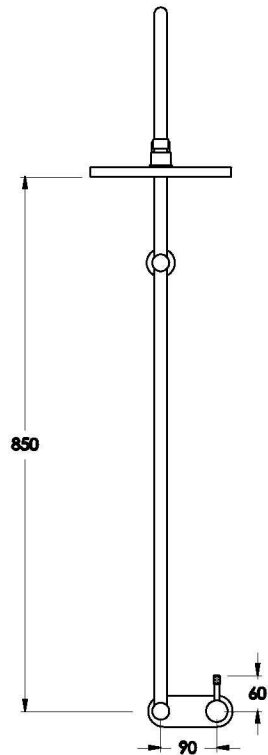

## YOKATO SHOWER MIXER WITH KNURLED LEVER

1.9324.05.7.XX

### PRODUCT DIMENSIONS:

Front view

Side view:

Topview: