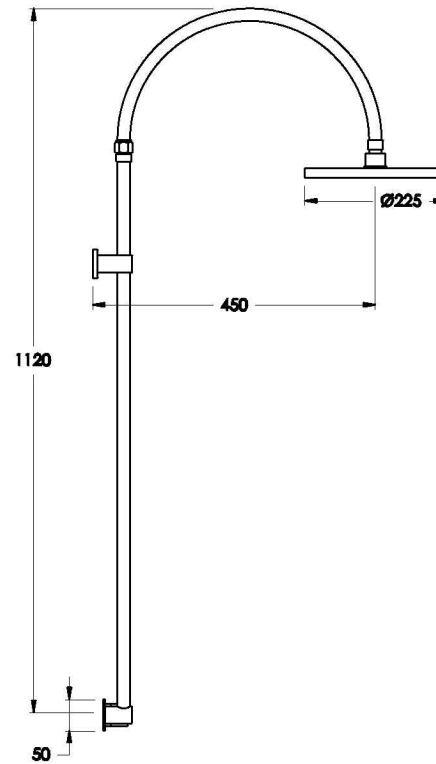

YOKATO SHOWER MIXER WITH UPSWEPT LEVER

1.9324.05.4.XX

PRODUCT DIMENSIONS:

Front view

Side view:

Topview: