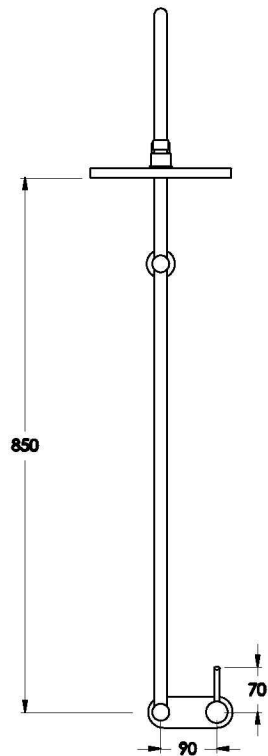

YOKATO SHOWER MIXER WITH UPSWEPT LEVER

1.9324.05.4.XX

PRODUCT DIMENSIONS:

Front view

Side view:

Topview: