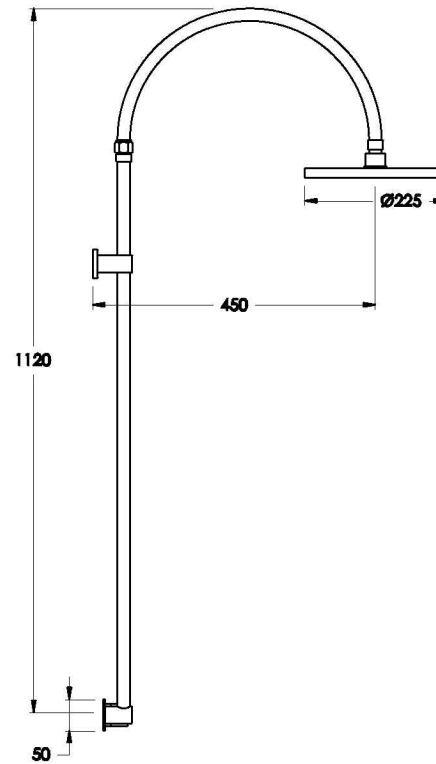

YOKATO SHOWER MIXER WITH METAL LEVER

1.9324.05.3.XX

PRODUCT DIMENSIONS:

Front view

Side view:

Topview: