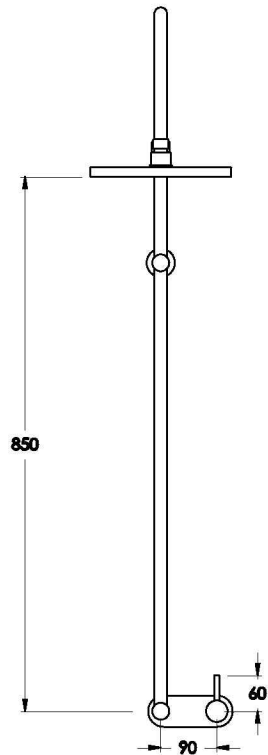

YOKATO SHOWER MIXER WITH METAL LEVER

1.9324.05.3.XX

PRODUCT DIMENSIONS:

Front view

Side view:

Topview: